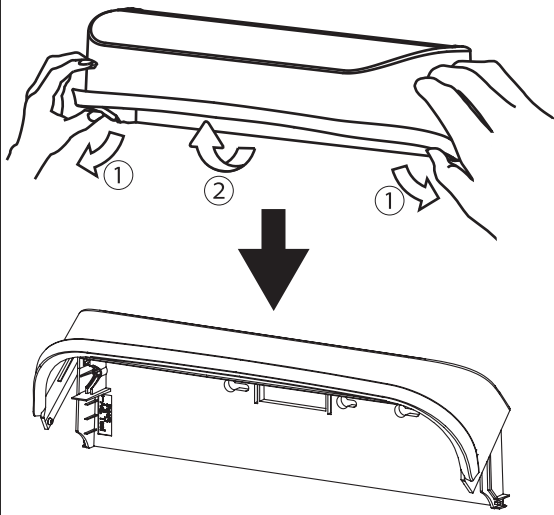

RAIN COVER - 01

5923791 OCT 2015

Description

Outer dimensions

Installation

Installation (in case of less space above the hood)

Manufacturer
OPTEX Co.,LTD.
 5-8-12 Ogoto Otsu 520-0101, Japan
 TEL.: +81(0)77 579 8700
 FAX.: +81(0)77 579 7030
 WEBSITE: www.optex.co.jp/as/eng/index.html