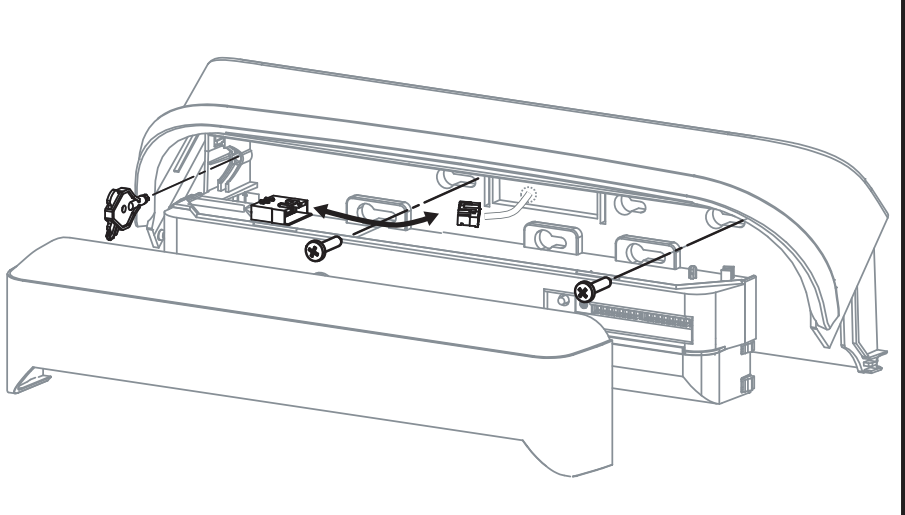

RAIN COVER - 01

5923791 OCT 2015

Description

Outer dimensions

Installation

Installation (in case of less space above the hood)

Manufacturer
OPTEX Co.,LTD.
 5-8-12 Ogoto Otsu 520-0101, Japan
 TEL.: +81(0)77 579 8700
 FAX.: +81(0)77 579 7030
 WEBSITE: www.optex.co.jp/as/eng/index.html