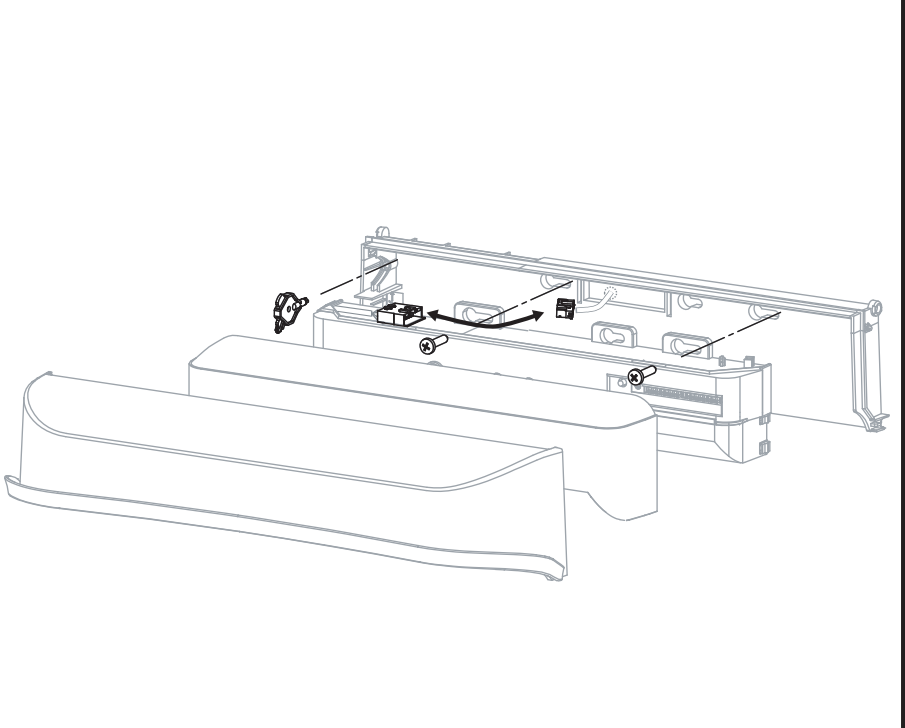

RAIN COVER - 01

5923791 OCT 2015

Description

Outer dimensions

Installation

Installation (in case of less space above the hood)

Manufacturer
OPTEX Co.,LTD.
 5-8-12 Ogoto Otsu 520-0101, Japan
 TEL.: +81(0)77 579 8700
 FAX.: +81(0)77 579 7030
 WEBSITE: www.optex.co.jp/as/eng/index.html