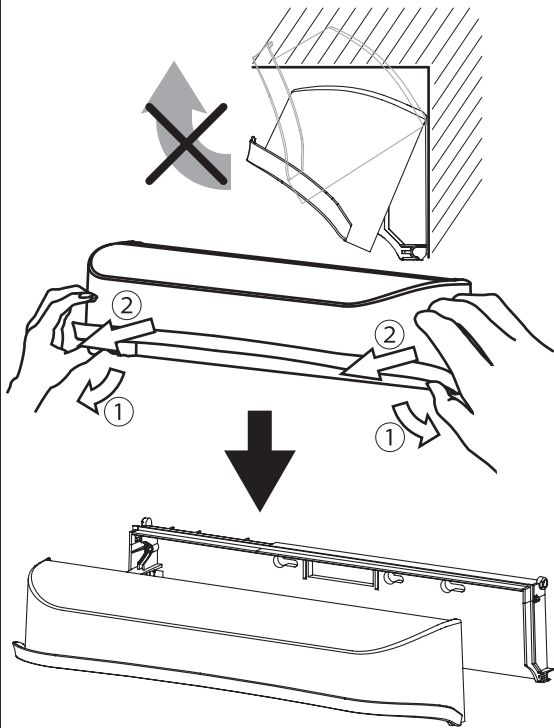

RAIN COVER - 01

5923791 OCT 2015

Description

Outer dimensions

Installation

Installation (in case of less space above the hood)

Manufacturer
OPTEX Co.,LTD.
 5-8-12 Ogoto Otsu 520-0101, Japan
 TEL.: +81(0)77 579 8700
 FAX.: +81(0)77 579 7030
 WEBSITE: www.optex.co.jp/as/eng/index.html