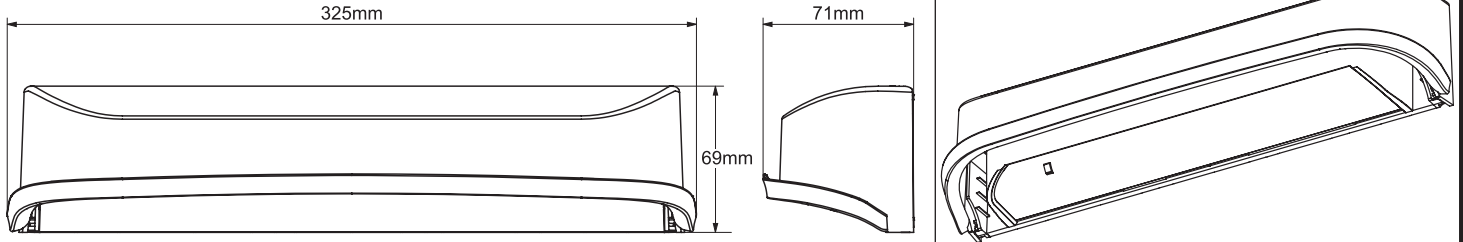

RAIN COVER - 01

5923791 OCT 2015

Description

Outer dimensions

Installation

Installation (in case of less space above the hood)

Manufacturer
OPTEX Co.,LTD.
 5-8-12 Ogoto Otsu 520-0101, Japan
 TEL.: +81(0)77 579 8700
 FAX.: +81(0)77 579 7030
 WEBSITE: www.optex.co.jp/as/eng/index.html