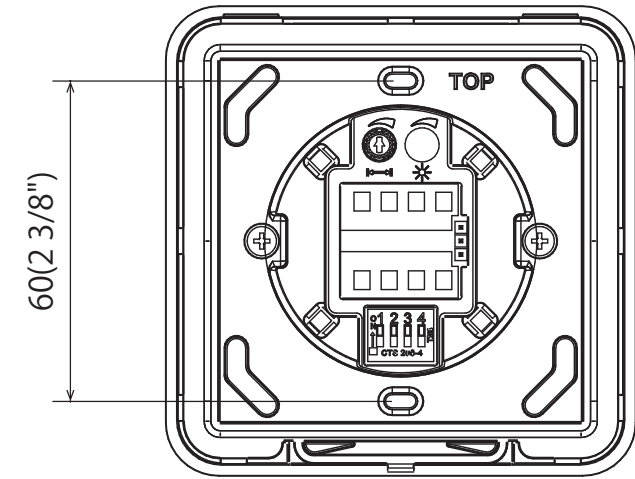

[mm(inch)]

Touchless Switch_CleanSwitch_Device