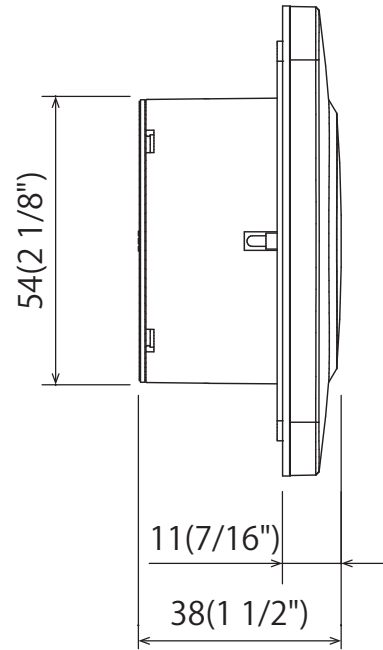

[mm(inch)]

Touchless Switch_CleanSwitch_Device