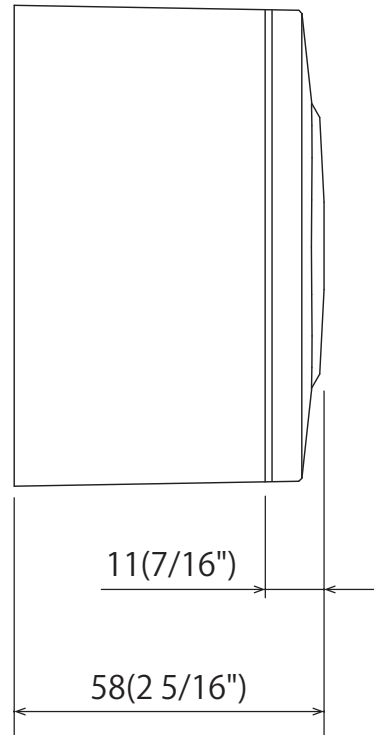

[mm(inch)]

Touchless Switch\_CleanSwitch\_Surface-Mount-Box