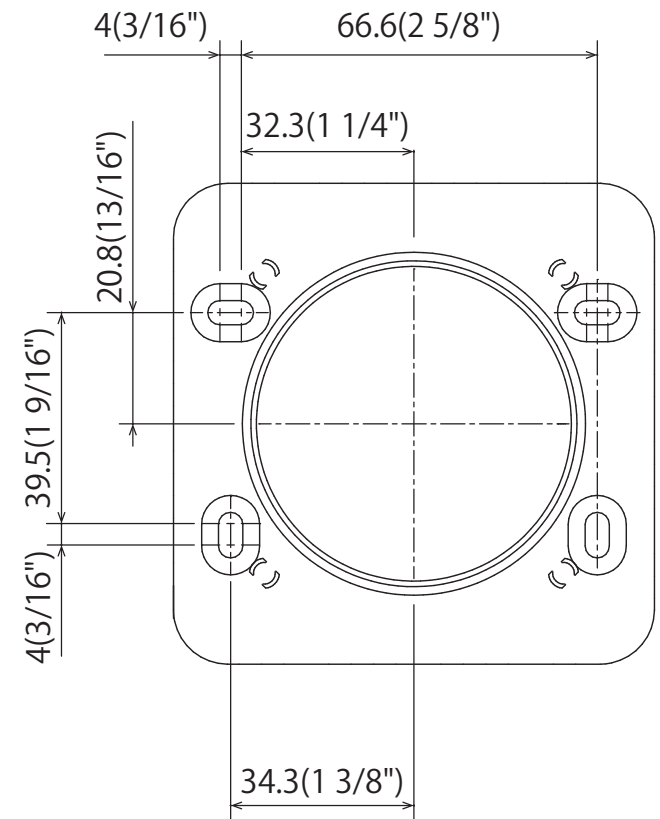

[mm(inch)]

Touchless Switch\_CleanSwitch\_Surface-Mount-Box